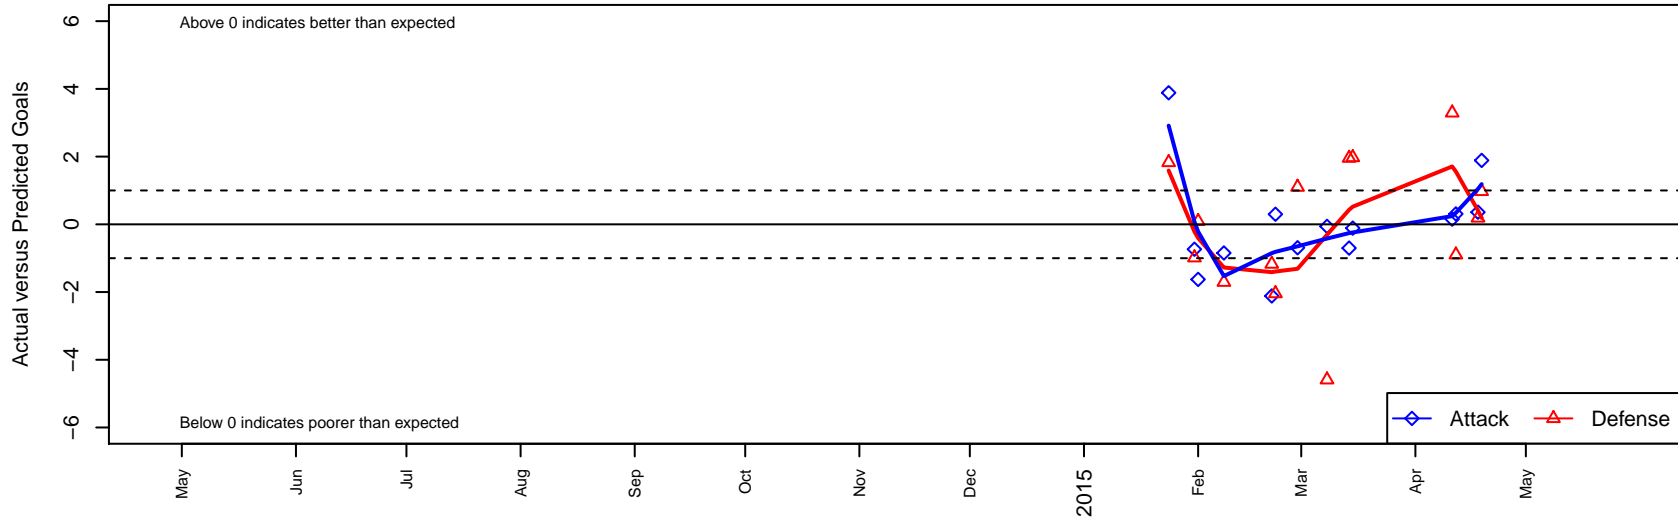

Westside Timbers Samba B98

Westside Timbers
 Beaverton, OR
 B98 total strength=1279
 attack=9.13 defense=3.02
 spr league = Win OYS B98 Div 1

alt names used:
 Westside Timbers B98 Samba
 Westside Timbers B98 Samba

Venues played:
 2014 Win OYS B98 Division 1
 2014 OYS Presidents Cup B98

Westside Timbers Samba B98
 Dots are actual minus expected GF (blue circles) and GA (red triangles).
 Blue line is smoothed change in attack strength. Red is smoothed change in defense strength.

**attack and defense variance (black dot)
relative to other teams
and top 10 in region**

**attack and defense rating
relative to others at age
and all opponents in last 13 months**

**attack and defense rating
relative to others at age
and all opponents in last 13 months**

Performance relative to 13 month average

Performance relative to 13 month average

Distribution of opponents
 Red = Lose zone, Blue = Win zone, Green = Even
 Black line separates win/lose zones

lot. A=Neither has attack advantage, B=Opponent has both attack and defense advantage, C=Opponent has both attack and defense disadvantage, D=Both have