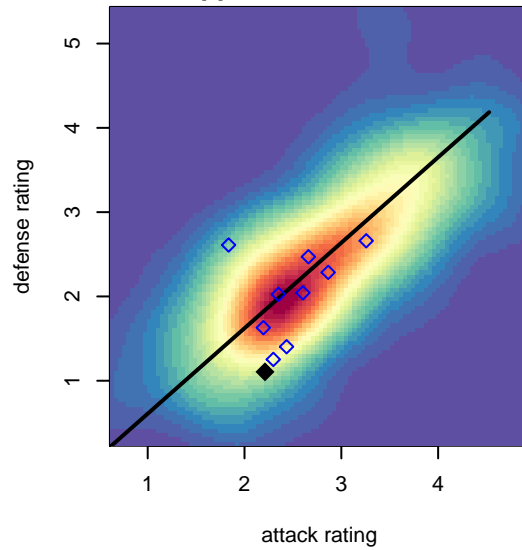

Westside Timbers Samba B98

Westside Timbers
 Beaverton, OR
 B98 total strength=1279
 attack=9.13 defense=3.02
 spr league = Win OYS B98 Div 1

alt names used:
 Westside Timbers B98 Samba
 Westside Timbers B98 Samba

Venues played:
 2014 Win OYS B98 Division 1
 2014 OYS Presidents Cup B98

Westside Timbers Samba B98
 Dots are actual minus expected GF (blue circles) and GA (red triangles).
 Blue line is smoothed change in attack strength. Red is smoothed change in defense strength.

**attack and defense variance (black dot)
relative to other teams
and top 10 in region**

**attack and defense rating
relative to others at age
and all opponents in last 13 months**

**attack and defense rating
relative to others at age
and all opponents in last 13 months**

Performance relative to 13 month average

Performance relative to 13 month average

Distribution of opponents
 Red = Lose zone, Blue = Win zone, Green = Even
 Black line separates win/lose zones

lot. A=Neither has attack advantage, B=Opponent has both attack and defense advantage, C=Opponent has both attack and defense disadvantage, D=Both have